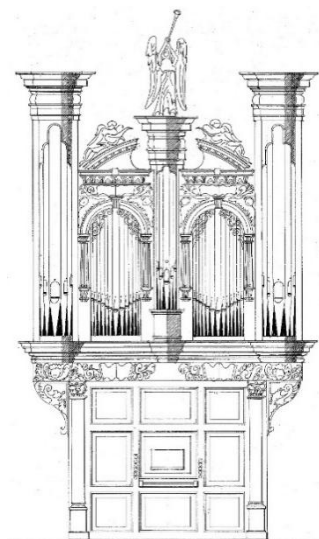

St. Mary le Tower

Come into the bygone sound world of 18th century Ipswich

2.30 Saturday 9th July 2022

THE LOST ORGAN OF THE TOWER

by Roger Pulham

Illustrated talk on the famous Renatus Harris organ of 1680. Historic carved artefact brought to life